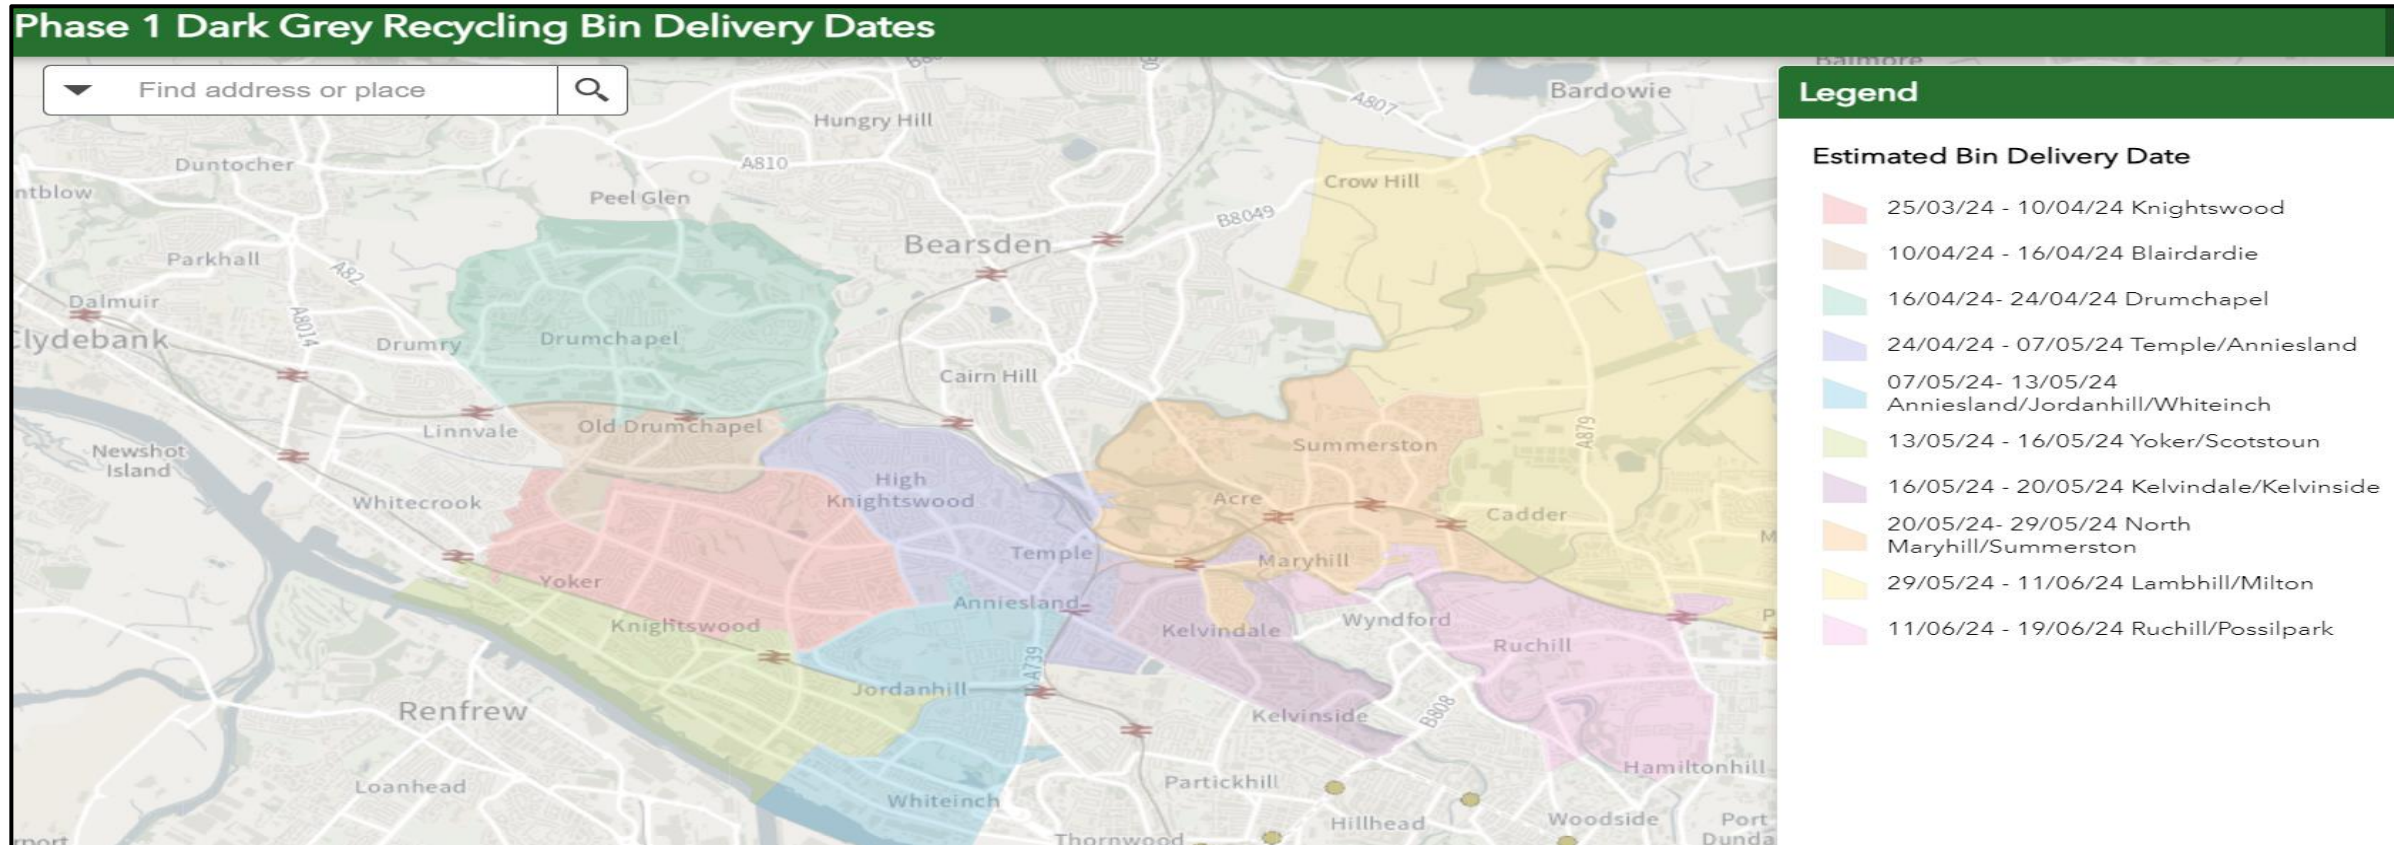

### Current Service

Week 1	Week 2	Week 3	Week 4	Week 5	Week 6	Week 7	Week 8
Blue Bin	Brown Bin	Green Bin	Brown Bin	Blue Bin	Green Bin	Blue Bin	Brown Bin
		Blue Bin			Brown Bin		Purple

### New Service

Week 1	Week 2	Week 3	Week 4	Week 5	Week 6	Week 7	Week 8
Blue Bin	Brown Bin	Green Bin	Brown Bin	Blue Bin	Green Bin	Grey Bin	Brown Bin
		Grey Bin			Brown Bin		Purple

## NW Delivery Dates / Areas